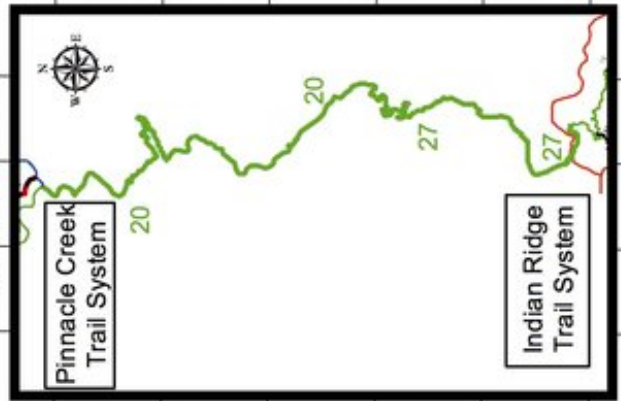

Pinnacle Creek Trail System January 2017

Sponsored By
Kawasaki
Let the good times roll!

Pinnacle Creek/Indian Ridge System Connector
Approximately 12 Miles

Points of Interest

- Overlook
- Overlook High School
- Old Mining Equipment
- Pinnacle Creek

Legend

- Pinnacle Creek Trailhead
- Community Connectors
- Pineville
- Mullens

Difficulty

- Easiest
- More Difficult
- Most Difficult
- Most Difficult
- Single Track More 100-150
- Single Track Most 151-199
- Leads To Trailhead